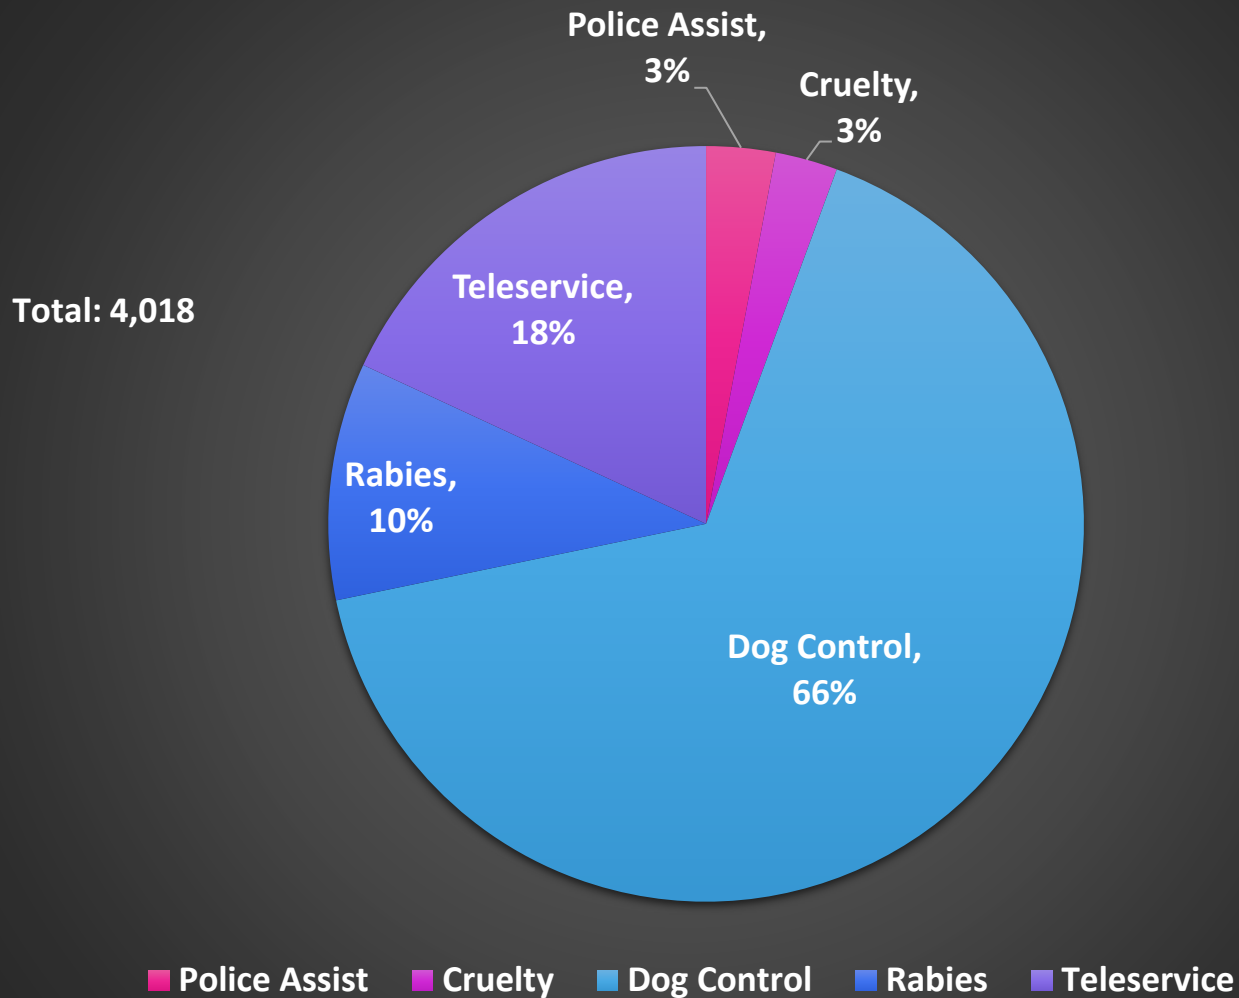

2020 TOTAL CALLS FOR SERVICE BY LOCATION

2020 TOTAL CALLS FOR SERVICE BY LOCATION

2020 TOTAL CALLS FOR SERVICE FOR NEW CASTLE COUNTY

2020 TOTAL CALLS FOR SERVICE FOR KENT COUNTY

2020 TOTAL CALLS FOR SERVICE FOR SUSSEX COUNTY

TOTAL 2020 CALLS FOR SERVICE FOR CITY OF WILMINGTON

2020 Year End Return to Owner Statistics

Our objective is to reunite as many stray dogs with their owners as possible.

Number of dogs returned to their owners by officers directly: 600

Animals that are not able to be returned to their owner directly are posted on the State Lost and Found web site and taken to shelter.

Total Return-to-Owner (RTO) rate of stray dogs, field returns, and shelter returns combined: 1,602 or 66%