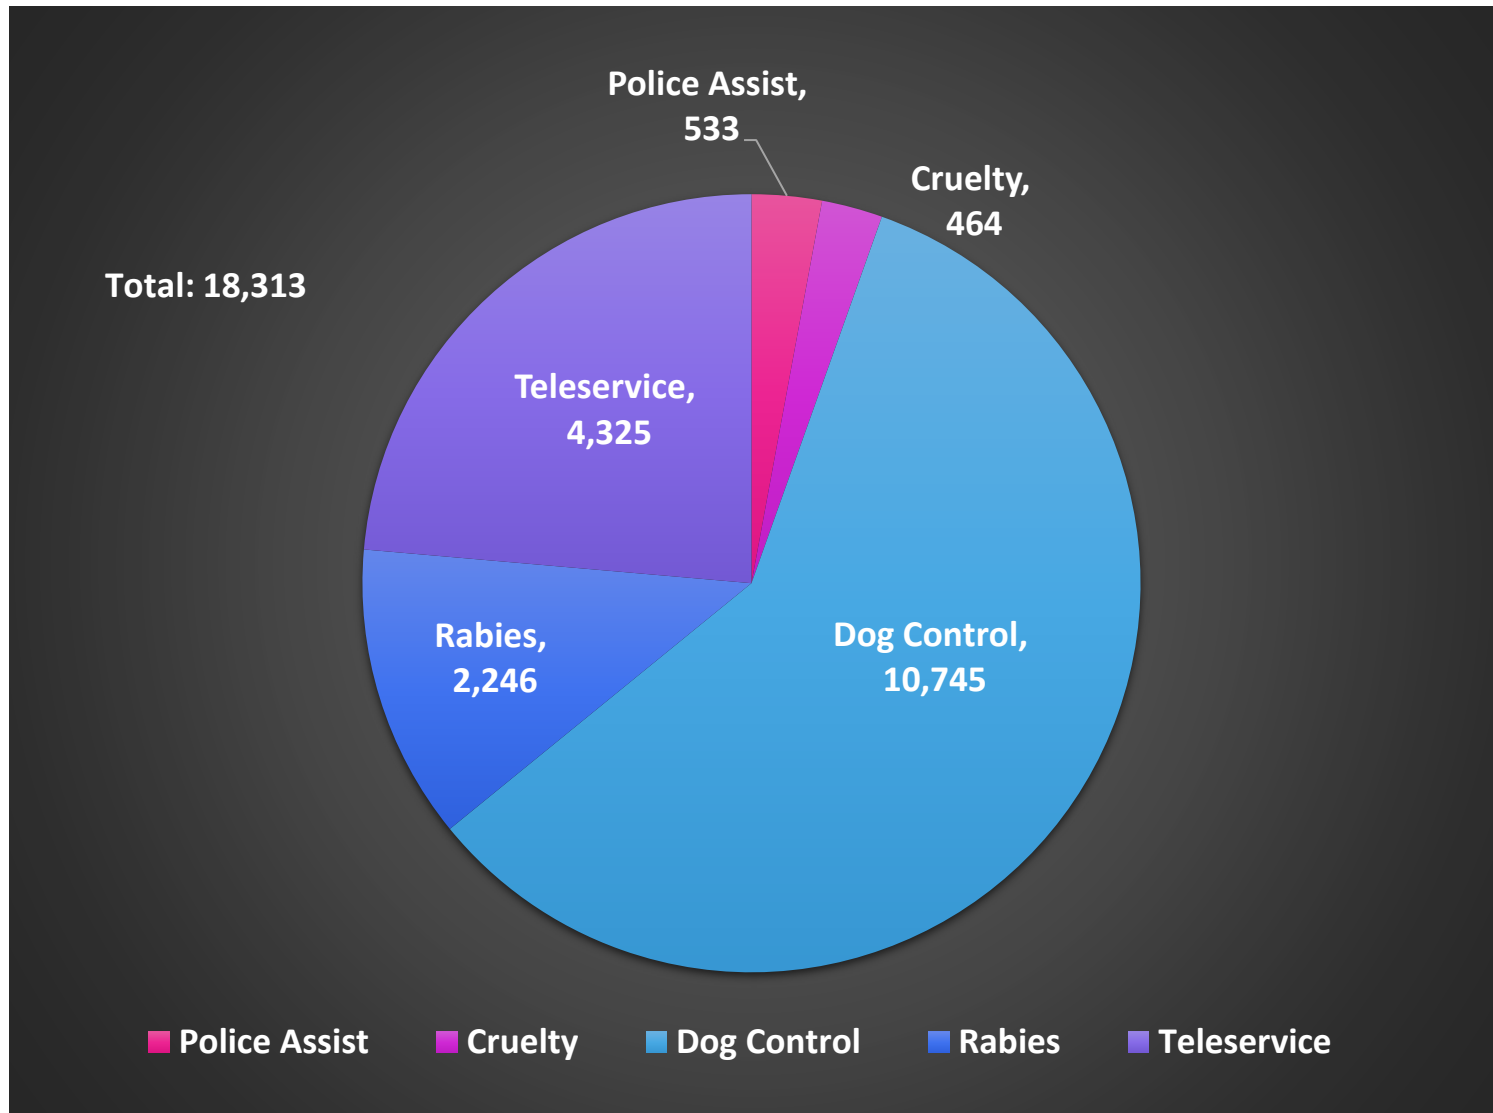

2020 TOTAL CALLS FOR SERVICE BY TYPE