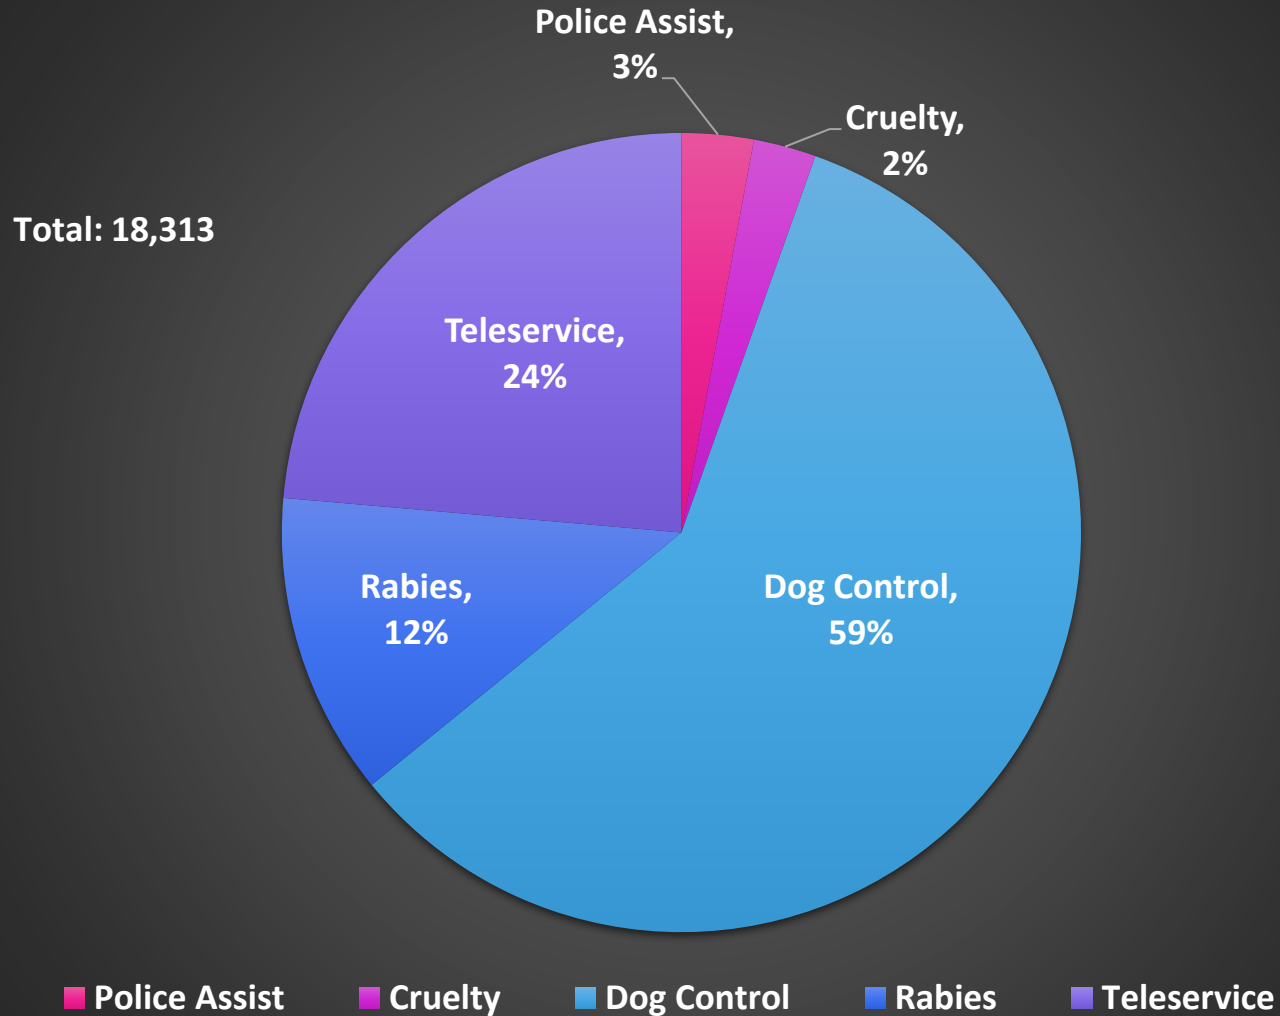

2020 TOTAL CALLS FOR SERVICE BY LOCATION

2020 TOTAL CALLS FOR SERVICE BY LOCATION

2020 TOTAL CALLS FOR SERVICE FOR NEW CASTLE COUNTY

2020 TOTAL CALLS FOR SERVICE FOR KENT COUNTY

2020 TOTAL CALLS FOR SERVICE FOR SUSSEX COUNTY

TOTAL 2020 CALLS FOR SERVICE FOR CITY OF WILMINGTON

2020 Year End Return to Owner Statistics

Our objective is to reunite as many stray dogs with their owners as possible.

Number of dogs returned to their owners by officers directly: 600

Animals that are not able to be returned to their owner directly are posted on the State Lost and Found web site and taken to shelter.

Total Return-to-Owner (RTO) rate of stray dogs, field returns, and shelter returns combined: 1,602 or 66%