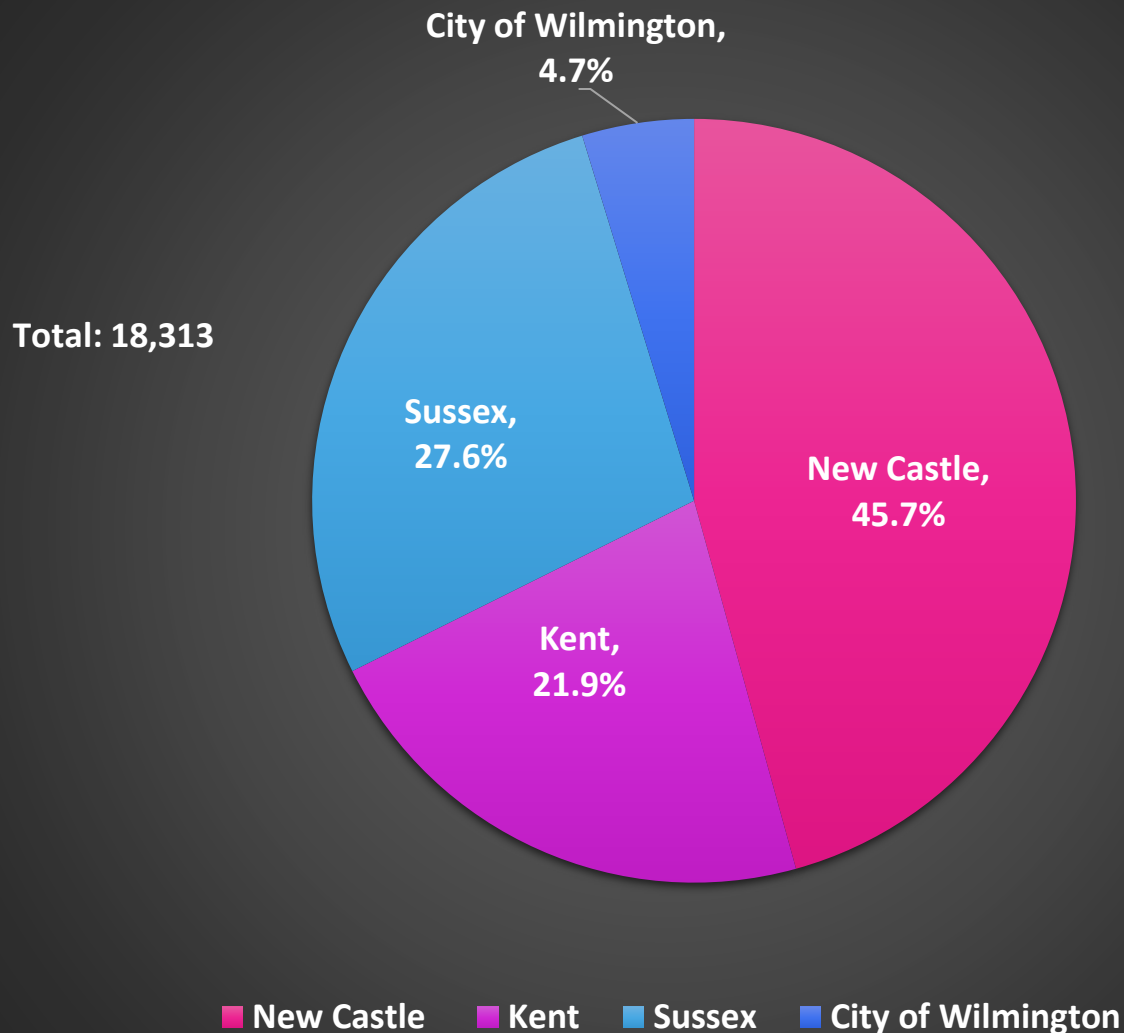

2020 TOTAL CALLS FOR SERVICE BY LOCATION

2020 TOTAL CALLS FOR SERVICE BY LOCATION

2020 TOTAL CALLS FOR SERVICE FOR NEW CASTLE COUNTY

2020 TOTAL CALLS FOR SERVICE FOR KENT COUNTY

2020 TOTAL CALLS FOR SERVICE FOR SUSSEX COUNTY