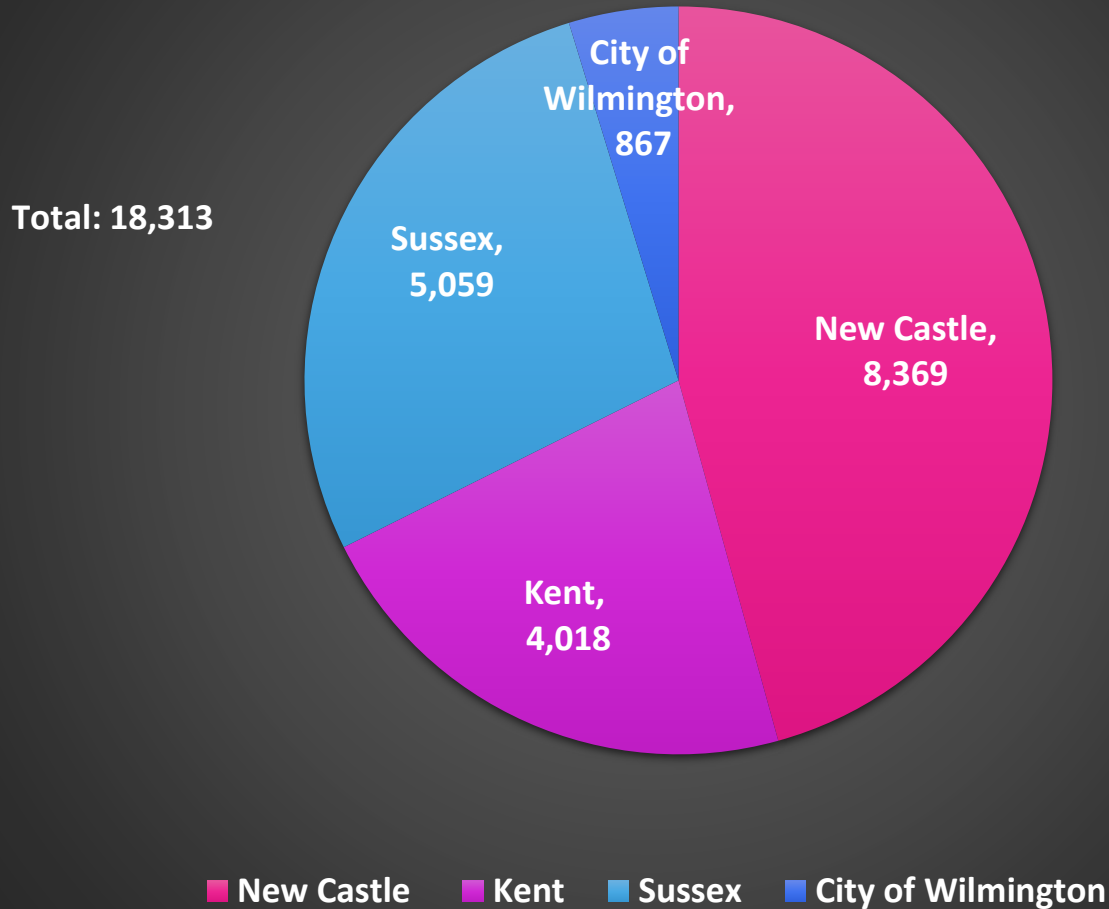

2020 TOTAL CALLS FOR SERVICE BY LOCATION

2020 TOTAL CALLS FOR SERVICE BY LOCATION

2020 TOTAL CALLS FOR SERVICE FOR NEW CASTLE COUNTY

2020 TOTAL CALLS FOR SERVICE FOR KENT COUNTY

2020 TOTAL CALLS FOR SERVICE FOR SUSSEX COUNTY

Animals that are not able to be returned to their owner directly are posted on the State Lost and Found web site and taken to shelter.

Total Return-to-Owner (RTO) rate of stray dogs, field returns, and shelter returns combined: 1,602 or 66%