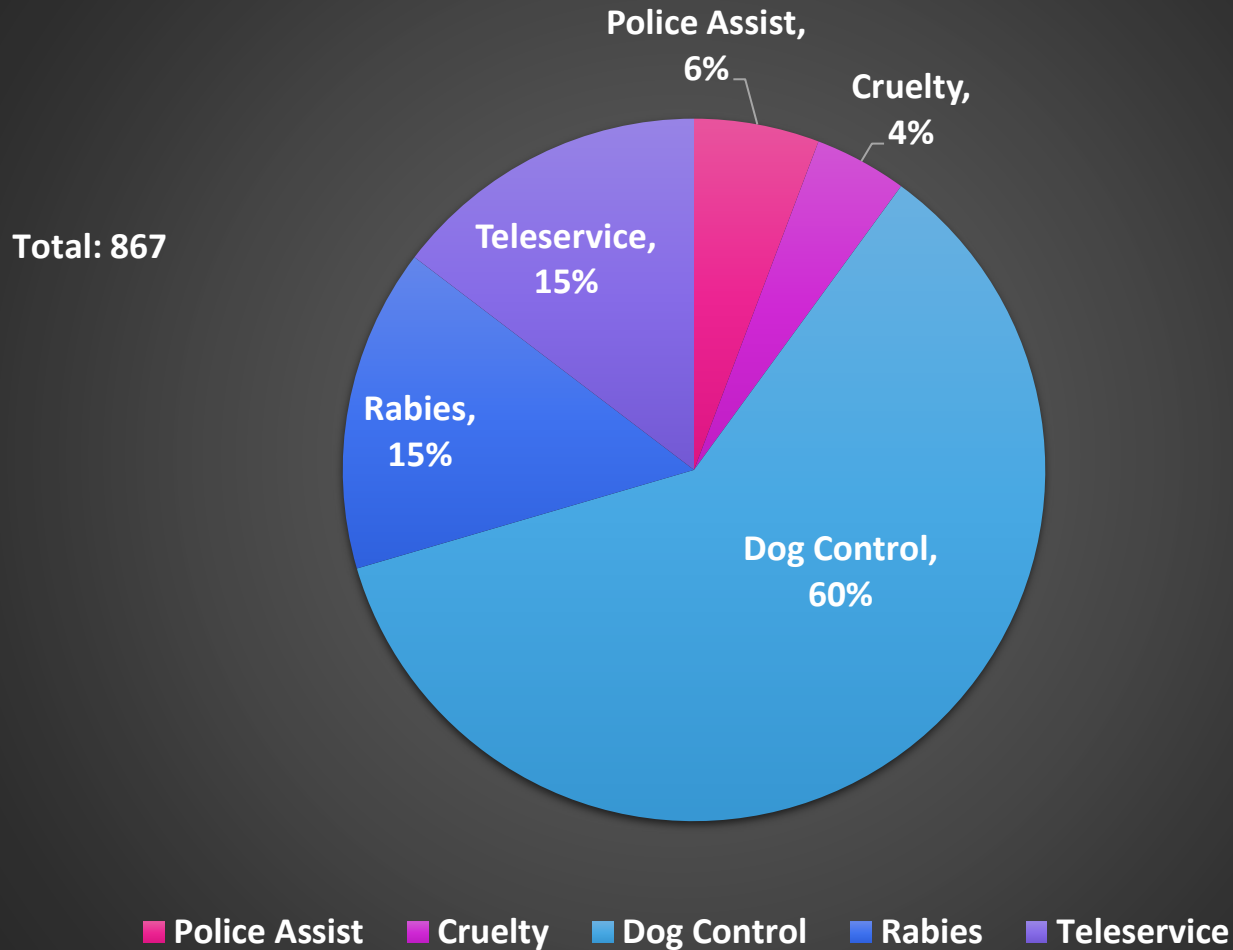

2020 TOTAL CALLS FOR SERVICE BY LOCATION

2020 TOTAL CALLS FOR SERVICE BY LOCATION

2020 TOTAL CALLS FOR SERVICE FOR NEW CASTLE COUNTY

2020 TOTAL CALLS FOR SERVICE FOR KENT COUNTY

2020 TOTAL CALLS FOR SERVICE FOR SUSSEX COUNTY

TOTAL 2020 CALLS FOR SERVICE FOR CITY OF WILMINGTON

2020 Year End Return to Owner Statistics

Our objective is to reunite as many stray dogs with their owners as possible.

Number of dogs returned to their owners by officers directly: 600

Animals that are not able to be returned to their owner directly are posted on the State Lost and Found web site and taken to shelter.

Total Return-to-Owner (RTO) rate of stray dogs, field returns, and shelter returns combined: 1,602 or 66%