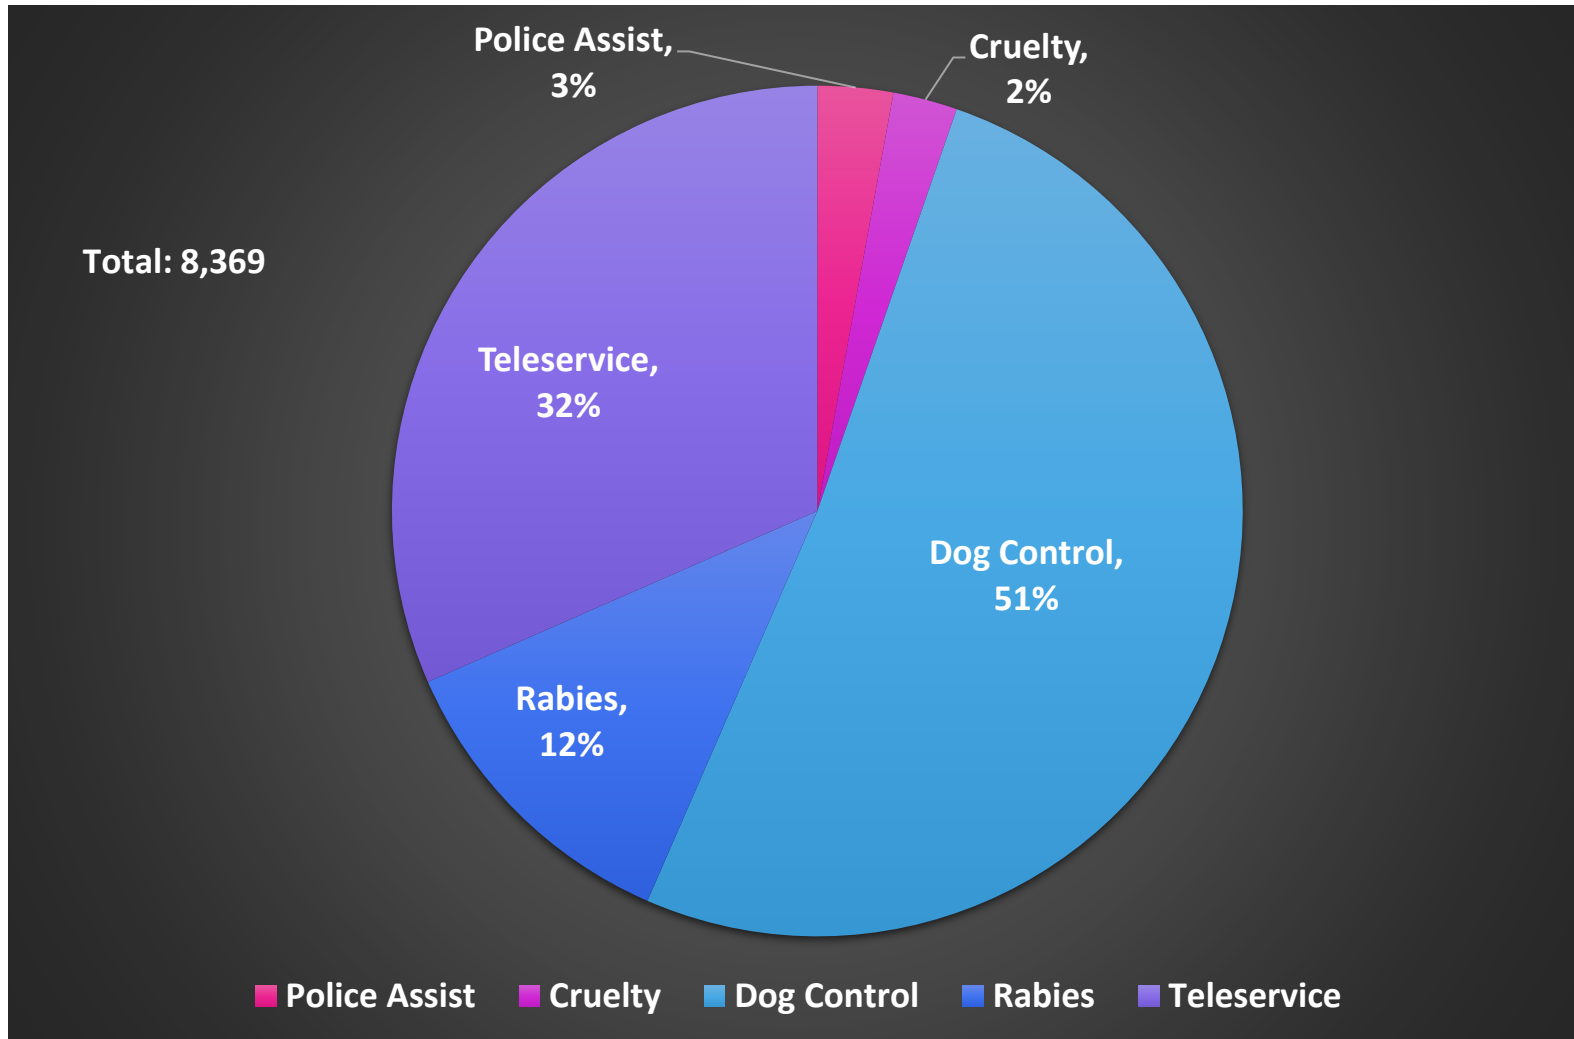

2020 TOTAL CALLS FOR SERVICE BY LOCATION

2020 TOTAL CALLS FOR SERVICE BY LOCATION

2020 TOTAL CALLS FOR SERVICE FOR NEW CASTLE COUNTY

2020 TOTAL CALLS FOR SERVICE FOR KENT COUNTY

2020 TOTAL CALLS FOR SERVICE FOR SUSSEX COUNTY

TOTAL 2020 CALLS FOR SERVICE FOR CITY OF WILMINGTON

2020 Year End Return to Owner Statistics

Our objective is to reunite as many stray dogs with their owners as possible.

Number of dogs returned to their owners by officers directly: 600

Animals that are not able to be returned to their owner directly are posted on the State Lost and Found web site and taken to shelter.

Total Return-to-Owner (RTO) rate of stray dogs, field returns, and shelter returns combined: 1,602 or 66%