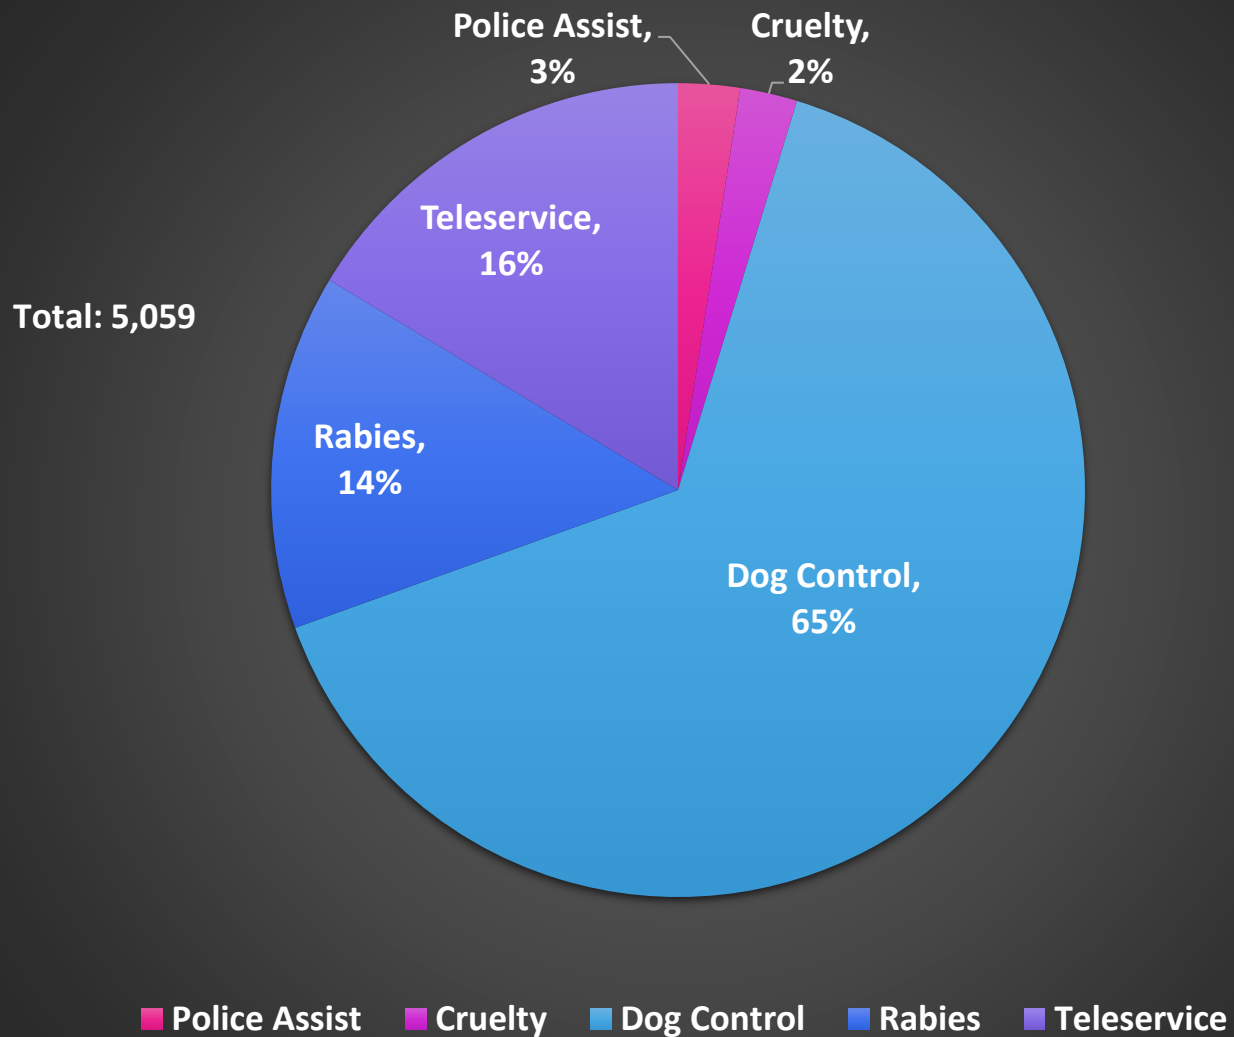

2020 TOTAL CALLS FOR SERVICE BY LOCATION

2020 TOTAL CALLS FOR SERVICE BY LOCATION

2020 TOTAL CALLS FOR SERVICE FOR NEW CASTLE COUNTY

2020 TOTAL CALLS FOR SERVICE FOR KENT COUNTY

2020 TOTAL CALLS FOR SERVICE FOR SUSSEX COUNTY

TOTAL 2020 CALLS FOR SERVICE FOR CITY OF WILMINGTON

2020 Year End Return to Owner Statistics

Our objective is to reunite as many stray dogs with their owners as possible.

Number of dogs returned to their owners by officers directly: 600

Animals that are not able to be returned to their owner directly are posted on the State Lost and Found web site and taken to shelter.

Total Return-to-Owner (RTO) rate of stray dogs, field returns, and shelter returns combined: 1,602 or 66%