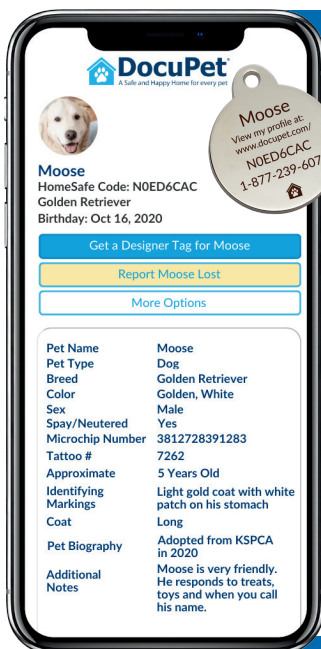

How to license

Get your State of Delaware dog license today and discover tags that help all pets by scanning the QR code:

Or by visiting stateofdelaware.docupet.com

DocuPet is State of Delaware's official pet licensing provider.

Licensing your pet is now easier and more convenient than ever through Delaware Animal Services' new partnership with DocuPet, a leading pet profile and lost pet recovery platform.

Why do I need to license my dog?

- ❗ **It's the law.** All dogs in Delaware must be licensed and vaccinated against rabies.
- ❗ **It identifies your pet.** When you license your dog, they are officially recognized as a member of the community. All tags come equipped with the HomeSafe® 24/7 lost pet service, which has reunited thousands of lost pets with their families.
- ❗ **It helps local animals in need.** Lost dogs wearing valid license tags get home quicker, which opens up valuable shelter space and resources for animals in shelters who truly need it.

Discover DocuPet's online benefits

Real-time reunification tools

Linked tags

All of your pet's information is included in their online profile which links to their tag. Anyone who finds your pet can view their profile, submit a Found Pet Report, or contact the 24/7 HomeSafe® hotline for help.